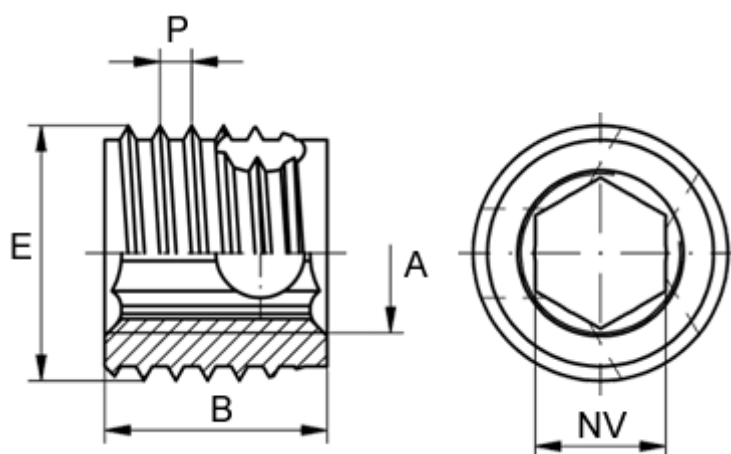

Article number: 12308200080800  
Description: KLEE-coil 308 200 080.800  
M8 Brass with hexagon

## Measures

Female thread A	= M8
Length B	= 14
Male thread E	= 12
Min hole depth blind hole	= 17
Min material thickness	= 14
sw	= -
Thread pitch P	= 1.5
Type	= 308 200 080 ...